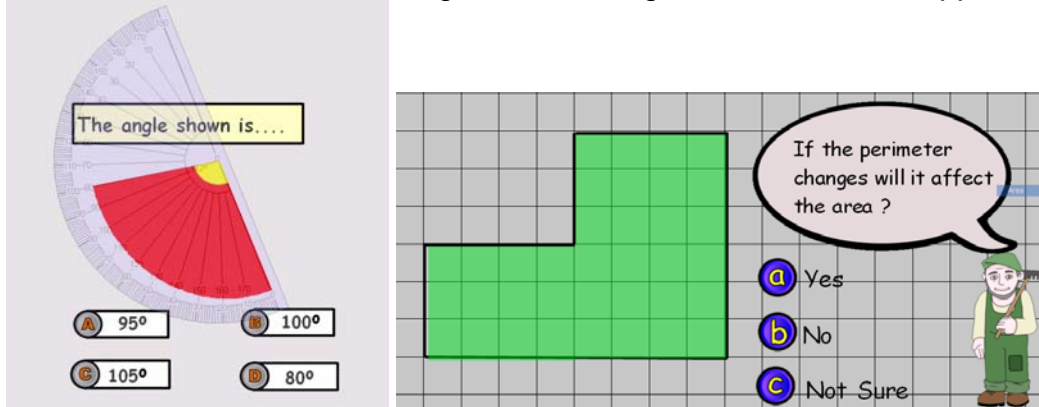

Do you want to be able to use integrated teaching tools to support you in addressing pupil misconceptions?

Promethean's Activsoftware comes with tools, images and diagrams covering a wide range of subject areas. The software was specifically designed as a teaching and learning authoring tool with integrated assessment opportunities.